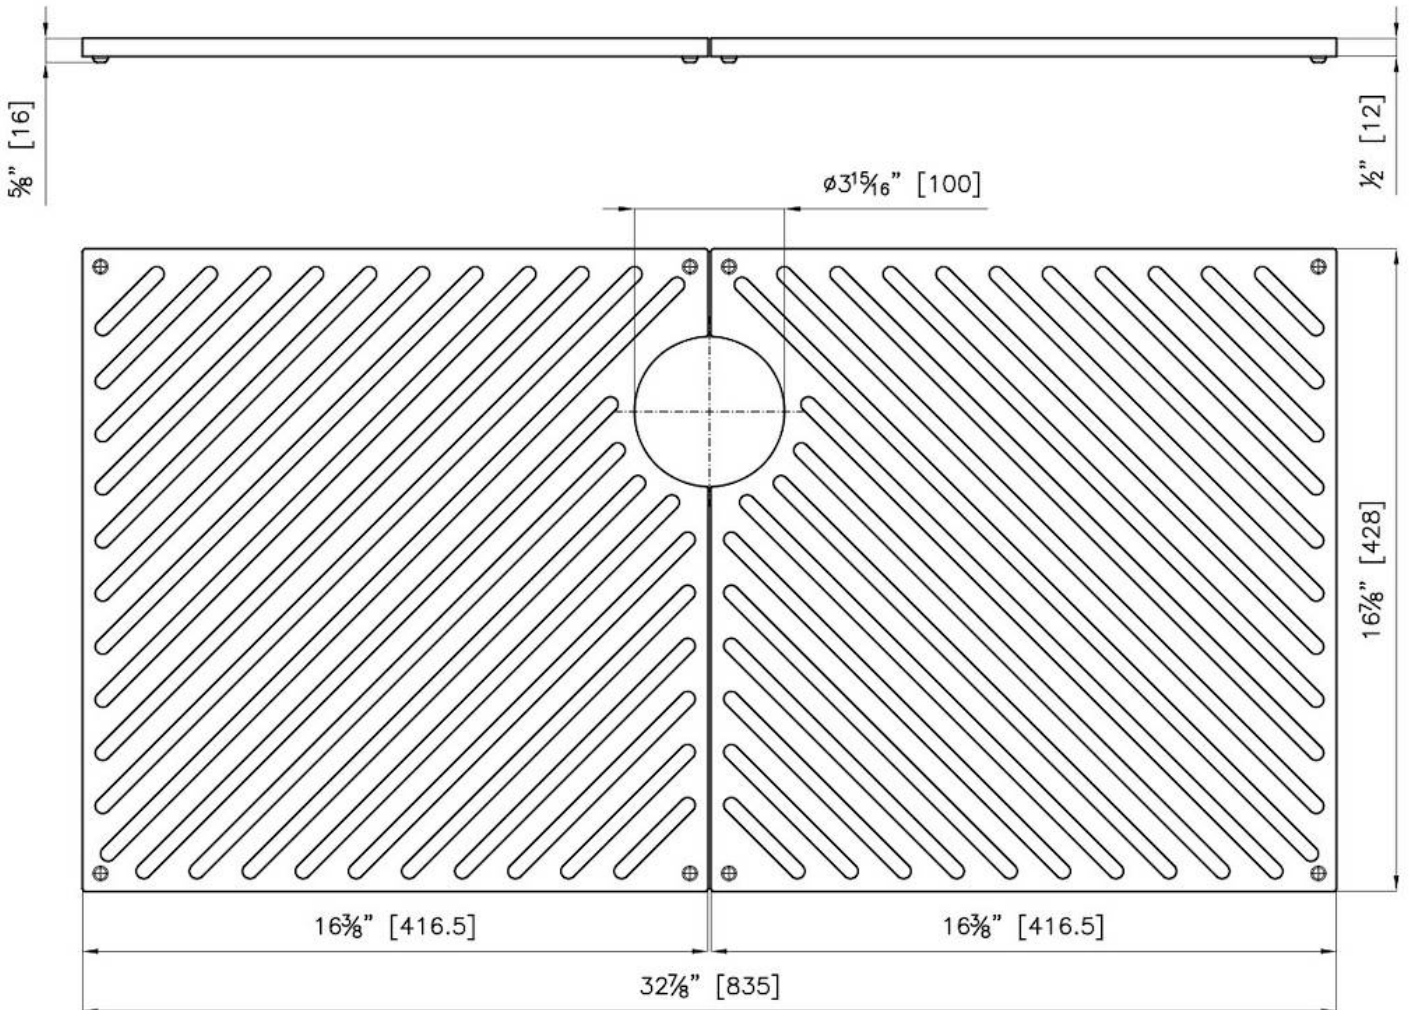

## DÉTAILS

Matériau Foster Black Composit

---

Accessoires éviers Grilles

---

Dimensions 41,6x42,8 cm

---

Dimensions hors tout 83,5x42,8 cm

## DESSINS TECHNIQUES

The grids 8100 613 are sold in pairs.  
 One unit of 8100 613 is therefore sufficient to fully cover the bottom of the sink.